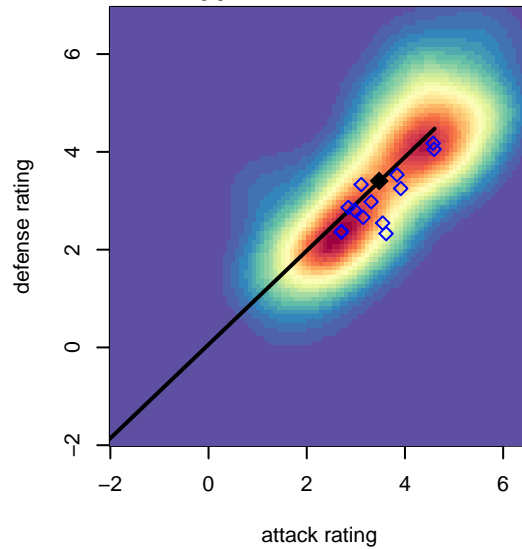

NEU White G00

Northeast United
Portland, OR
G00 total strength=1793
attack=32.3 defense=30.11
spr league = Win OYS G00 Premier

alt names used:
NEU PDX 00G WHITE (OR)
NEU PDX 00G White
NEU PDX 00G White

Venues played:
2016 Nike Crossfire Challenge Super Group U'
2016 Win OYS G00 Premier
2016 OYS State Cup G00

**attack and defense variance (black dot)
relative to other teams
and top 10 in region**

**attack and defense rating
relative to others at age
and all opponents in last 13 months**

**attack and defense rating
relative to others at age
and all opponents in last 13 months**

Performance relative to 13 month average

Performance relative to 13 month average

Distribution of opponents
 Red = Lose zone, Blue = Win zone, Green = Even
 Black line separates win/lose zones

lot. A=Neither has attack advantage, B=Opponent has both attack and defense advantage, C=Opponent has both attack and defense disadvantage, D=Both have