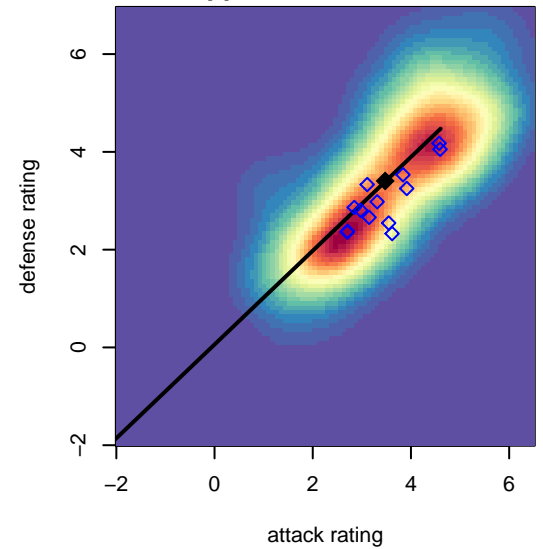

NEU White G00

Northeast United
Portland, OR
G00 total strength=1793
attack=32.3 defense=30.11
spr league = Win OYS G00 Premier

alt names used:
NEU PDX 00G WHITE (OR)
NEU PDX 00G White
NEU PDX 00G White

Venues played:
2016 Nike Crossfire Challenge Super Group U'
2016 Win OYS G00 Premier
2016 OYS State Cup G00

**attack and defense variance (black dot)
relative to other teams
and top 10 in region**

**attack and defense rating
relative to others at age
and all opponents in last 13 months**

**attack and defense rating
relative to others at age
and all opponents in last 13 months**

Performance relative to 13 month average

Performance relative to 13 month average

Distribution of opponents
 Red = Lose zone, Blue = Win zone, Green = Even
 Black line separates win/lose zones

lot. A=Neither has attack advantage, B=Opponent has both attack and defense advantage, C=Opponent has both attack and defense disadvantage, D=Both have