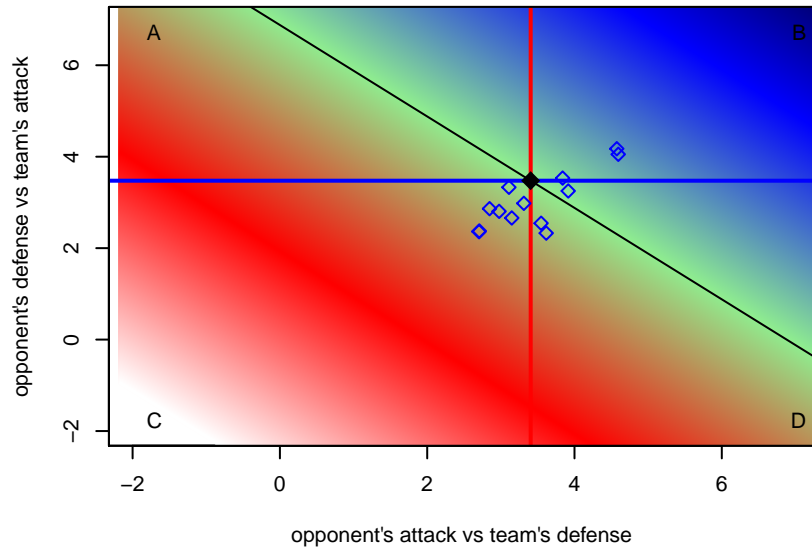

**attack and defense variance (black dot)
relative to other teams
and top 10 in region**

**attack and defense rating
relative to others at age
and all opponents in last 13 months**

**attack and defense rating
relative to others at age
and all opponents in last 13 months**

Performance relative to 13 month average

Performance relative to 13 month average

Distribution of opponents
 Red = Lose zone, Blue = Win zone, Green = Even
 Black line separates win/lose zones

lot. A=Neither has attack advantage, B=Opponent has both attack and defense advantage, C=Opponent has both attack and defense disadvantage, D=Both have