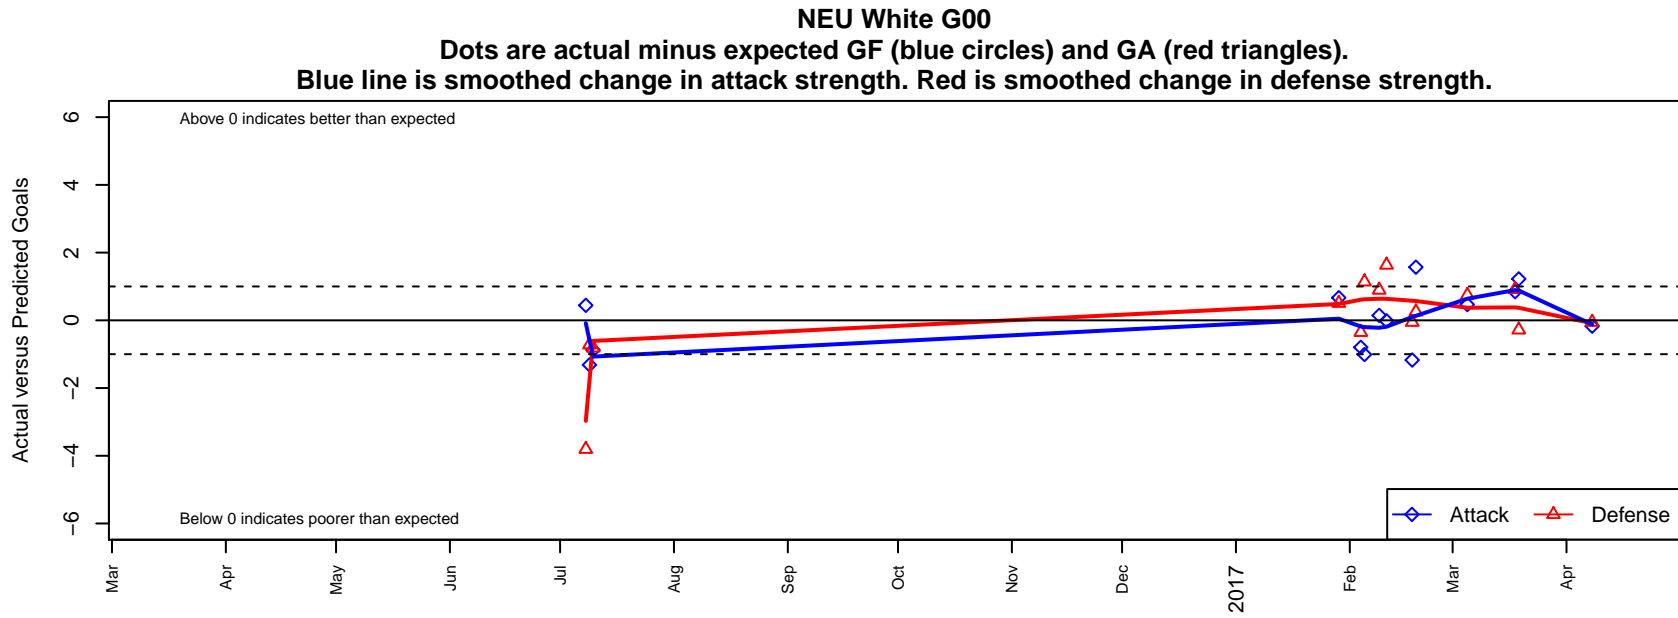

NEU White G00

Northeast United
Portland, OR
G00 total strength=1793
attack=32.3 defense=30.11
spr league = Win OYS G00 Premier

alt names used:
NEU PDX 00G WHITE (OR)
NEU PDX 00G White
NEU PDX 00G White

Venues played:
2016 Nike Crossfire Challenge Super Group U'
2016 Win OYS G00 Premier
2016 OYS State Cup G00

**attack and defense variance (black dot)
relative to other teams
and top 10 in region**

**attack and defense rating
relative to others at age
and all opponents in last 13 months**

**attack and defense rating
relative to others at age
and all opponents in last 13 months**

Performance relative to 13 month average

Performance relative to 13 month average

Distribution of opponents
 Red = Lose zone, Blue = Win zone, Green = Even
 Black line separates win/lose zones

lot. A=Neither has attack advantage, B=Opponent has both attack and defense advantage, C=Opponent has both attack and defense disadvantage, D=Both have