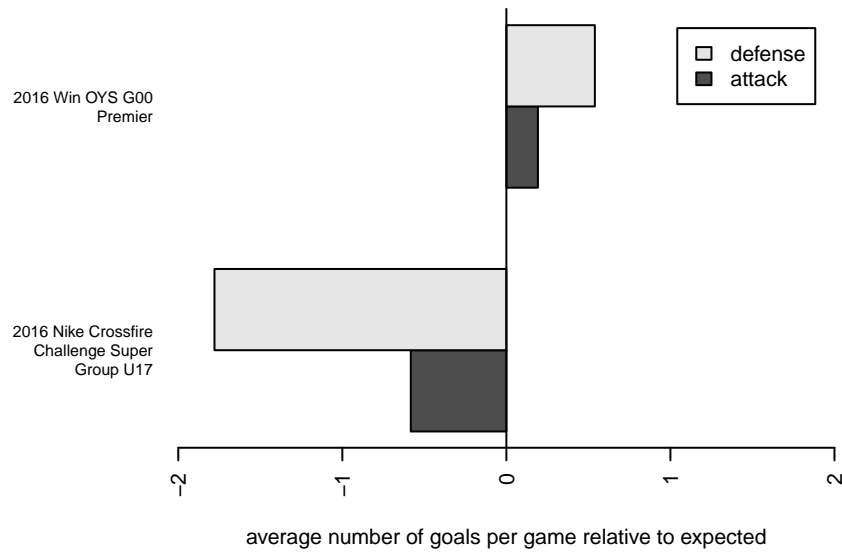

NEU White G00

Northeast United
Portland, OR
G00 total strength=1793
attack=32.3 defense=30.11
spr league = Win OYS G00 Premier

alt names used:
NEU PDX 00G WHITE (OR)
NEU PDX 00G White
NEU PDX 00G White

Venues played:
2016 Nike Crossfire Challenge Super Group U'
2016 Win OYS G00 Premier
2016 OYS State Cup G00

**attack and defense variance (black dot)
relative to other teams
and top 10 in region**

**attack and defense rating
relative to others at age
and all opponents in last 13 months**

**attack and defense rating
relative to others at age
and all opponents in last 13 months**

Performance relative to 13 month average

Performance relative to 13 month average

Distribution of opponents
 Red = Lose zone, Blue = Win zone, Green = Even
 Black line separates win/lose zones

lot. A=Neither has attack advantage, B=Opponent has both attack and defense advantage, C=Opponent has both attack and defense disadvantage, D=Both have