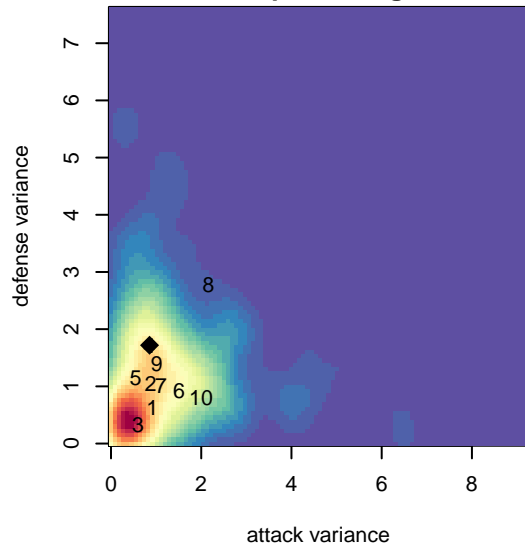

NEU White G00

Northeast United
Portland, OR
G00 total strength=1793
attack=32.3 defense=30.11
spr league = Win OYS G00 Premier

alt names used:
NEU PDX 00G WHITE (OR)
NEU PDX 00G White
NEU PDX 00G White

Venues played:
2016 Nike Crossfire Challenge Super Group U'
2016 Win OYS G00 Premier
2016 OYS State Cup G00

**attack and defense variance (black dot)
relative to other teams
and top 10 in region**

**attack and defense rating
relative to others at age
and all opponents in last 13 months**

**attack and defense rating
relative to others at age
and all opponents in last 13 months**

Performance relative to 13 month average

Performance relative to 13 month average

Distribution of opponents
 Red = Lose zone, Blue = Win zone, Green = Even
 Black line separates win/lose zones

lot. A=Neither has attack advantage, B=Opponent has both attack and defense advantage, C=Opponent has both attack and defense disadvantage, D=Both have